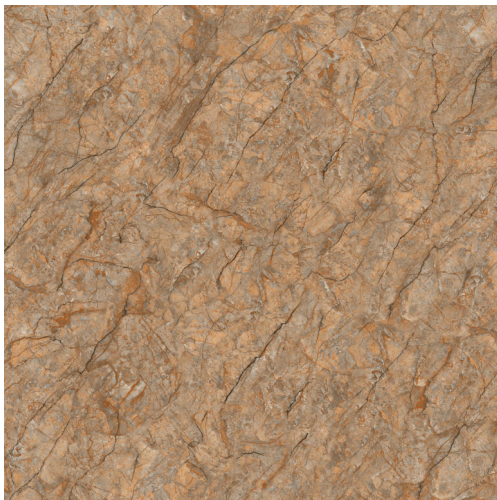

Plain

400x400MM | Parking tiles

 Plain  Punch  Rustic

ROCKBUSTTM
THE UNIVERSE CHOICE

Marvel Beige

Marvel Beige LT

Marvel Brown

Marvel Brown LT

Revok Brown

Revok Grey

Plain

400x400MM | Parking tiles

 Plain  Punch  Rustic

ROCK.BUSTTM
THE UNIVERSE CHOICE

Random

Bottochino_A