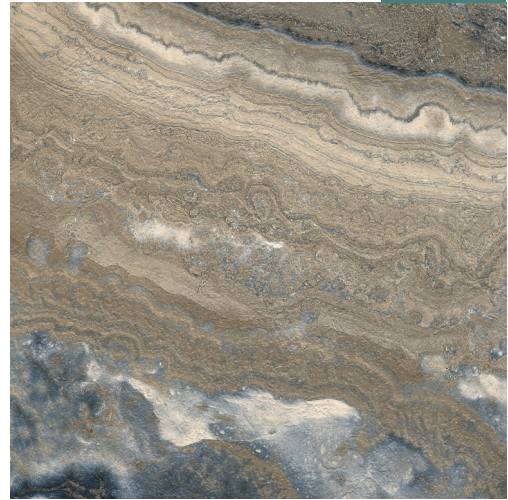

Random

Marine_A