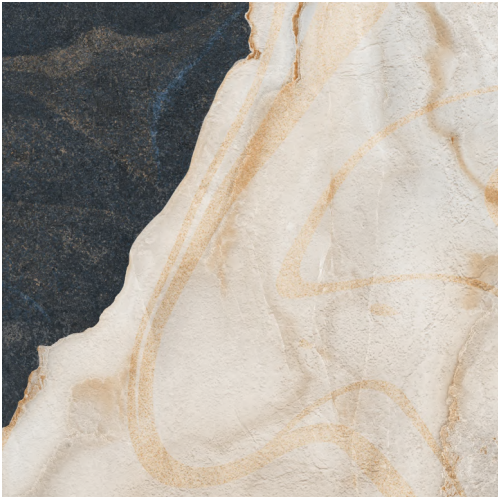

Iron

Rustic

400x400MM | Parking tiles

Plain Punch Rustic

Mars Stone

Sea Sand

Pluto_A

Pluto_B