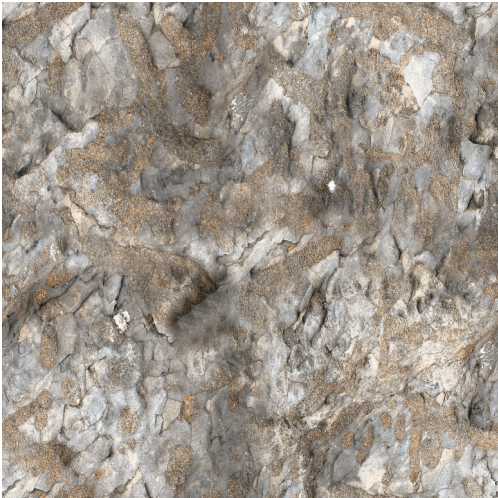

Rustic

400x400MM | Parking tiles

Plain Punch Rustic

Mars Stone